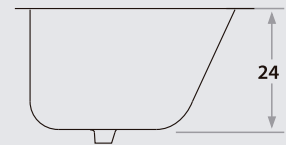

BAJO MESADA

Undermount Sinks

420L

60 x 37 x 24 cm / 23 3/4" x 14 1/2" x 9"
LÍNEA LUJO / DELUXE SERIES
Acero/Stainless Steel: AISI 304 18-8
Satinado y Brillante / Satin & Polished finish