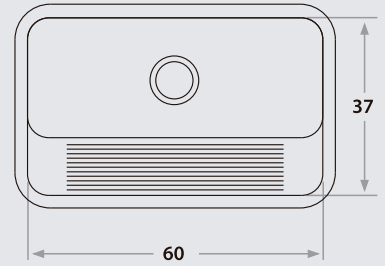

BAJO MESADA

Undermount Sinks

420L

60 x 37 x 24 cm / 23 3/4" x 14 1/2" x 9"
LÍNEA LUJO / DELUXE SERIES
Acero/Stainless Steel: AISI 304 18-8
Satinado y Brillante / Satin & Polished finish