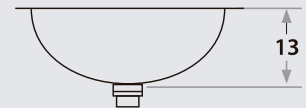

BAJO MESADA

Undermount Sinks

454

33 x 24 x 13 cm / 13" x 9 1/2" x 5"
LÍNEA STANDARD / STANDARD SERIES
Acero/Stainless Steel: AISI 304 18-8
Brillante / Polished finish